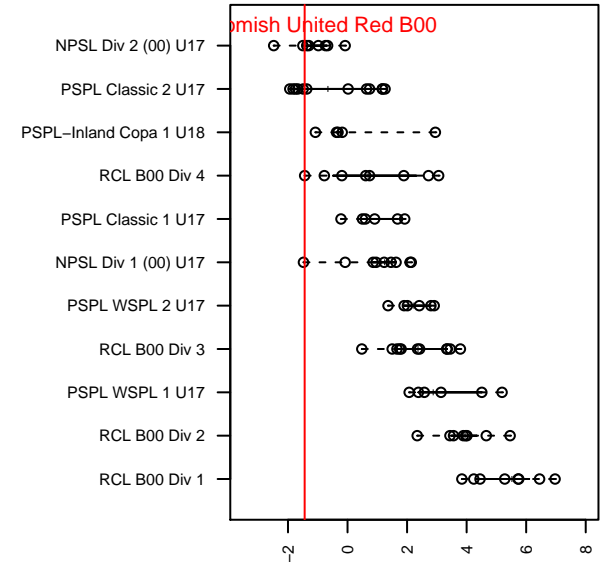

**attack and defense rating
relative to others at age
and all opponents in last 13 months**