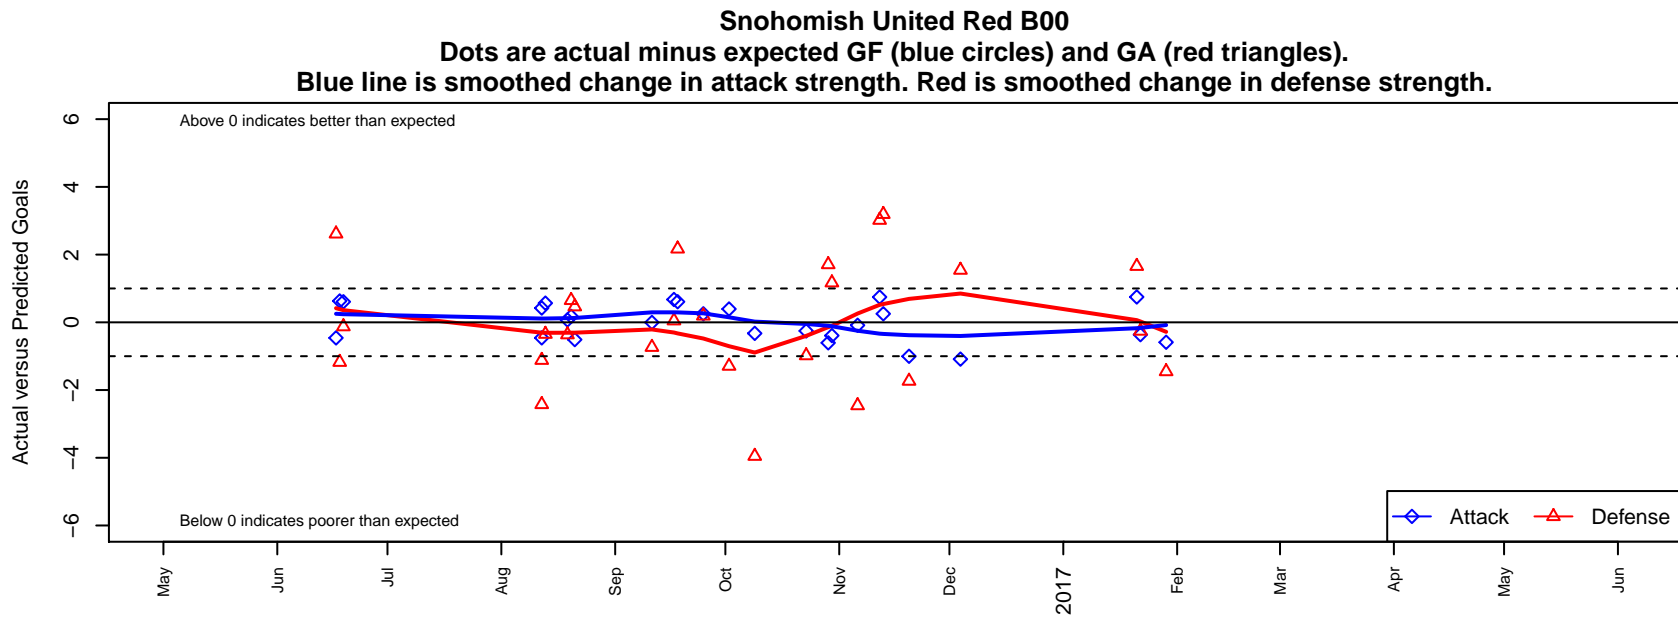

Snohomish United Red B00

Snohomish Youth SC
 Snohomish, WA
 B00 total strength=1147
 attack=3.53 defense=3.14
 fall league = RCL B00 Div 4
 notes= Goodfellow 2016

alt names used:
 SNOHOMISH UNITED B00 RED B – GOODFE
 SNOHOMISH UNITED RED B
 SNOHOMISH UNITED B00 RED B – GOODFE
 SNOHOMISH UNITED RED B

Venues played:
 2016 Snohomish United Invit U17/18
 2016 REDAPT Cup Silver U17
 2016 Bigfoot Silver U17
 2016 RCL B00 Div 4
 2016 WYS Presidents Cup B00

**attack and defense variance (black dot)
relative to other teams
and top 10 in region**