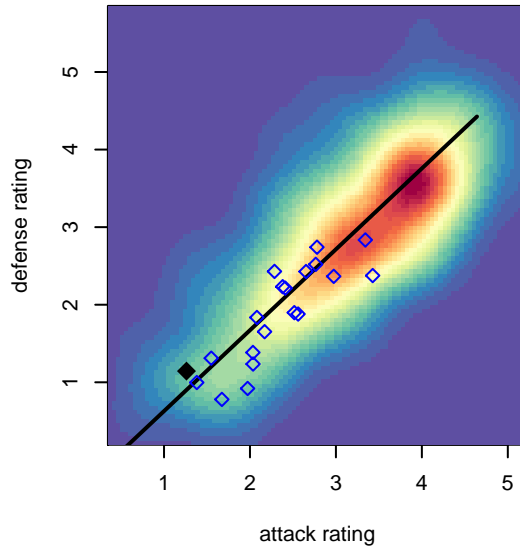

**attack and defense rating
relative to others at age
and all opponents in last 13 months**